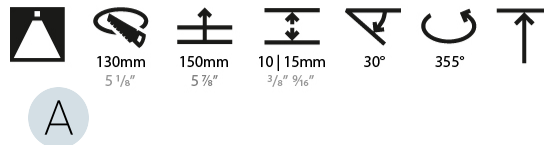

PHYSICAL

Shape: Round
Diameter (mm): 139
Diameter (in): 5 1/2
Height (mm): 137
Height (in): 5 3/8
Ceiling Thickness (mm): 10 / 12.5 / 15
Ceiling Thickness (in): 3/8 or 1/2 or 9/16
Min. Recessing Depth (mm): 150
Min. Recessing Depth (in): 5 7/8
Light Distribution: Adjustable / Downlight
Weight (kg): 0.805
Weight (lbs): 1.77
Fixture Finish: SSR / BKV / CWI / CRY / HAB / UFT / ITA / RUA / FTG / MYG / LOD / PUS / FRO / FUP / KIA / POP / BLS / SPG / MEY / GOH / GUM / CHC / COM / ABZ / JAG / OBR / MOS / ROR
Fixture Material: Aluminum Die Cast
Cut-out Measurements: 130mm / 5 1/8"

ELECTRICAL

Lamp Type: LED (Zhaga Standard)
Input Wattage (W): 13.2 / 16.5
Total Output Wattage (W): 12 / 14
Dimming: Tri-Mode (Non-Dimming and Phase Dimming (120Vac only) and 0-10V Dimming)
Driver Included: No
Driver Location: Recessed Housing
Driver Type: Constant Current - Universal
Driver Class: Class 2
Housing: See components
Input Voltage (V): 120 - 277
Constant Current (MA): 350

LED

Number of LEDs: 1
Color Temperature (°K): 2700 / 3000 / 3500 / 4000
Max. Delivered Lumen (lm): 870 / 970 / 1039 / 1060
Nominal Lumen (lm): 960 / 1070 / 1156 / 1180
CRI: >90 CRI
Efficiency (%): 0.905
Lamp Life (hrs): 50000

OPTICAL

Reflector°: 10
Optic°: Lens Pack - No Lens
Adjustability: Rotational 355°; Tilt 30°

RATINGS AND CERTIFICATIONS

Certified By: CSA Certified to UL and CSA Standards
IP rating: IP20