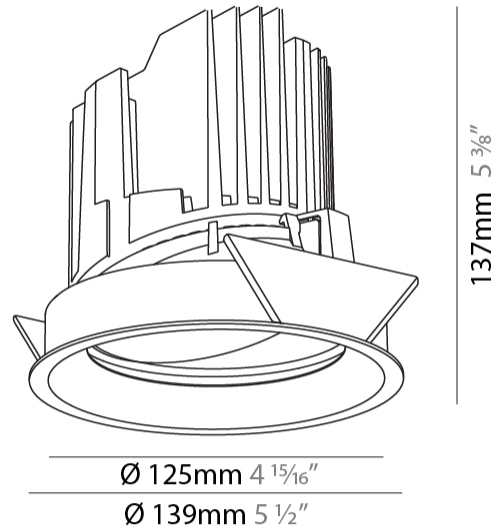

PHYSICAL

Shape: Round
Diameter (mm): 139
Diameter (in): 5 1/2
Height (mm): 137
Height (in): 5 3/8
Ceiling Thickness (mm): 10 / 12.5 / 15
Ceiling Thickness (in): 3/8 or 1/2 or 9/16
Min. Recessing Depth (mm): 150
Min. Recessing Depth (in): 5 7/8
Light Distribution: Adjustable / Downlight
Weight (kg): 0.805
Weight (lbs): 1.77
Fixture Finish: SSR / BKV / CWI / CRY / HAB / UFT / ITA / RUA / FTG / MYG / LOD / PUS / FRO / FUP / KIA / POP / BLS / SPG / MEY / GOH / GUM / CHC / COM / ABZ / JAG / OBR / MOS / ROR
Fixture Material: Aluminum Die Cast
Cut-out Measurements: 130mm / 5 1/8"

ELECTRICAL

Lamp Type: LED (Zhaga Standard)
Input Wattage (W): 13.2 / 16.5
Total Output Wattage (W): 12 / 14
Dimming: Tri-Mode (Non-Dimming and Phase Dimming (120Vac only) and 0-10V Dimming)
Driver Included: No
Driver Location: Recessed Housing
Driver Type: Constant Current - Universal
Driver Class: Class 2
Housing: See components
Input Voltage (V): 120 - 277
Constant Current (MA): 350

LED

Number of LEDs: 1
Color Temperature (°K): 2700 / 3000 / 3500 / 4000
Max. Delivered Lumen (lm): 870 / 970 / 1039 / 1060
Nominal Lumen (lm): 960 / 1070 / 1156 / 1180
CRI: >90 CRI
Efficiency (%): 0.905
Lamp Life (hrs): 50000

OPTICAL

Reflector°: 10
Optic°: Lens Pack - No Lens
Adjustability: Rotational 355°; Tilt 30°

RATINGS AND CERTIFICATIONS

Certified By: CSA Certified to UL and CSA Standards
IP rating: IP20